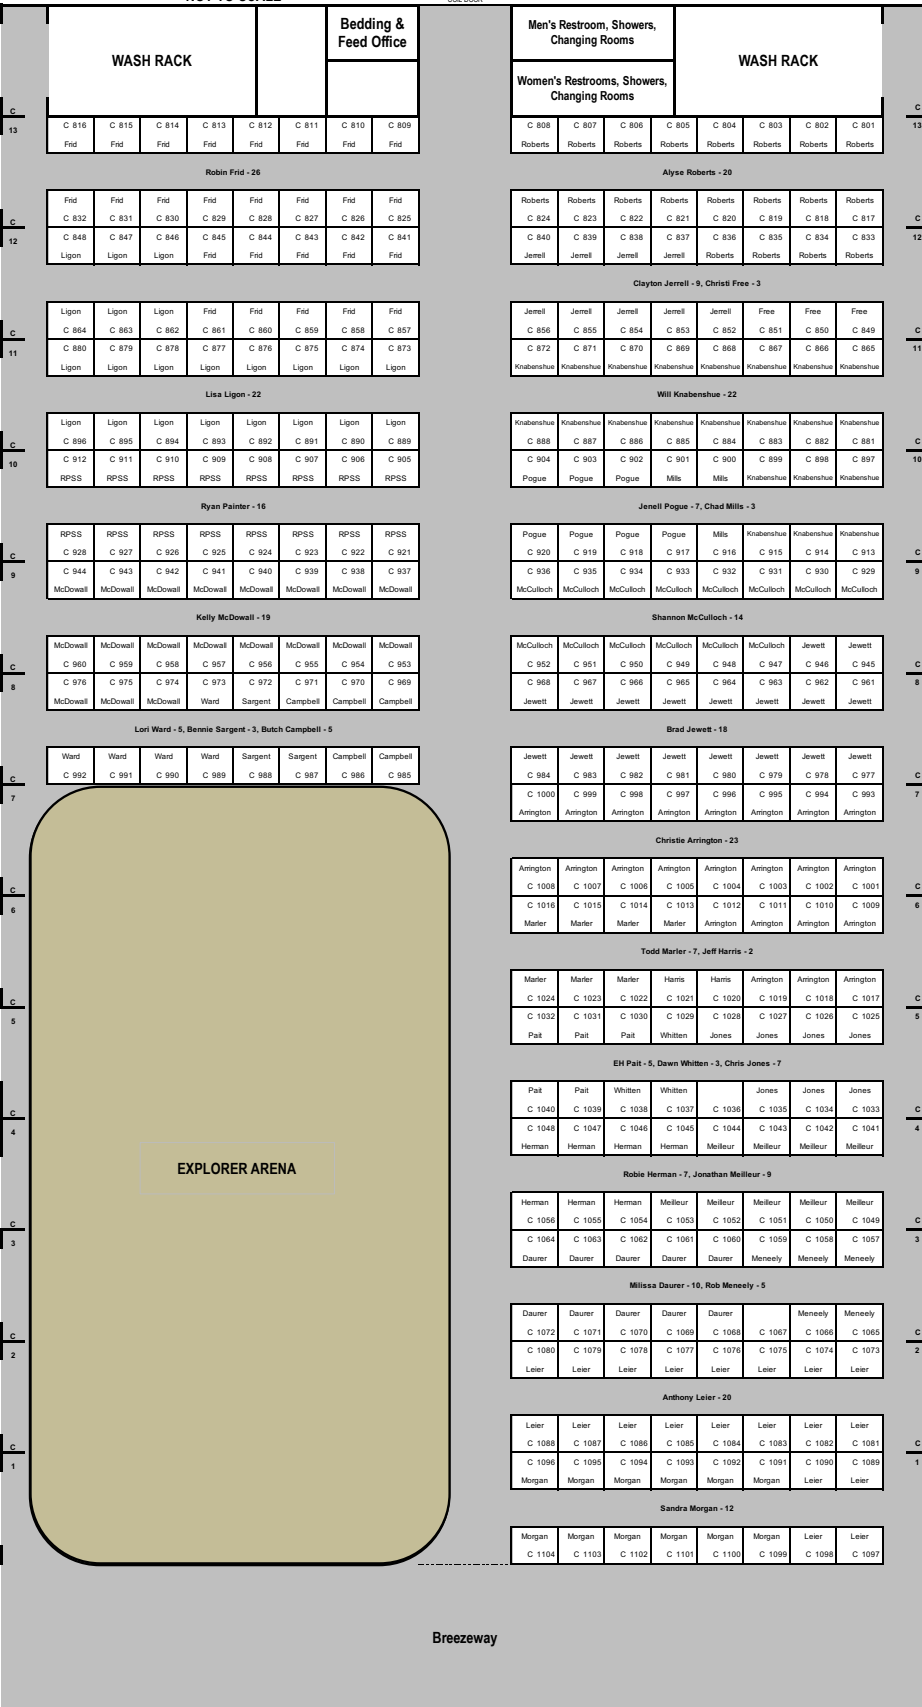

EXPLORER BARN & ARENA / 304 10' X 10' STALLS

NOT TO SCALE

Breezeway