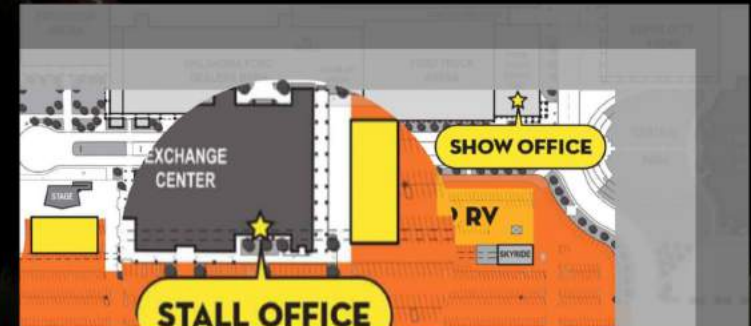

the
WI-FI *at*
EXCHANGE

Tribute Equine Nutrition is happy to provide exhibitors and owners attending the NSBA World Championship Show with complimentary Wi-Fi. Offered at the patio under the overhang overlooking the outdoor warmup pen, and inside the office in Exchange Barn (located next to Stall Office).

ssid: tribute equine nutrition | password: equine22

INSIDE OFFICE NEXT TO STALL OFFICE | OUTDOOR PATIO WITH PICNIC TABLES OVERWATCHING OUTDOOR PEN

the WI-FI at EXCHANGE

Tribute Equine Nutrition is happy to provide exhibitors and owners attending the NSBA World Championship Show with complimentary Wi-Fi. Offered at the patio under the overhang overlooking the outdoor warmup pen, and inside the office in Exchange Barn (located next to Stall Office).